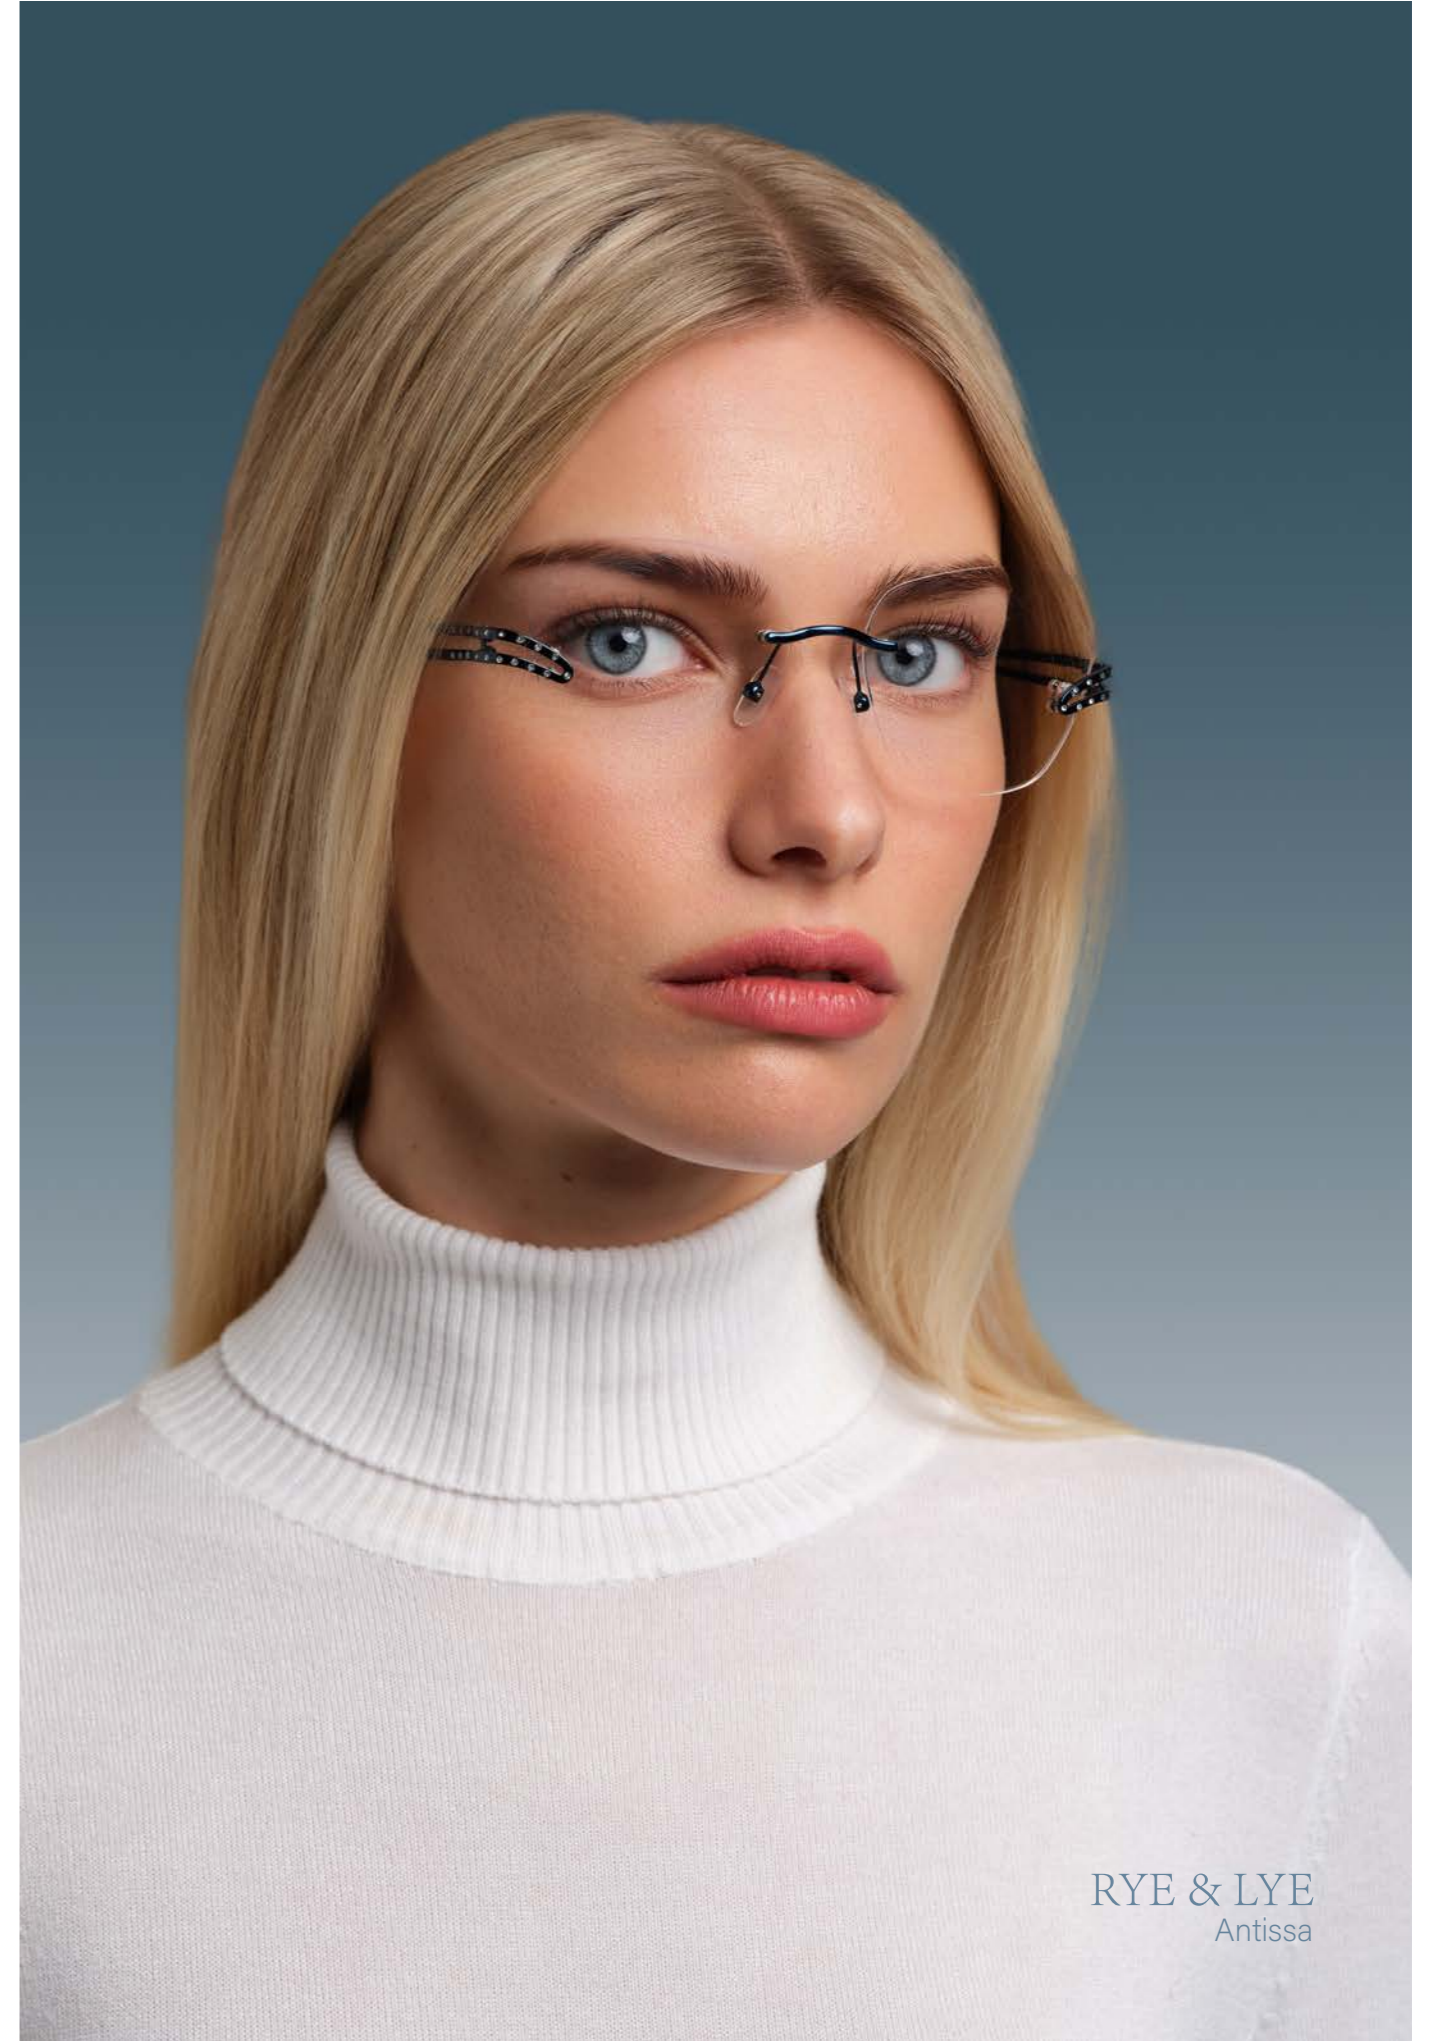

RYE & LYE
Antissa